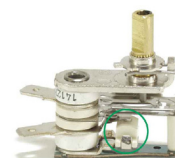

## Recambios y accesorios

Microrruptor

Ref. 4104

Cubre microrruptor

Ref. 7900514

Soporte microrruptor

Ref. 7900519

Mando termostato

Ref. 7900219

Termostato

Ref. 4114

Mango

Ref. 7900224

Tapa trasera

Ref. 7900229

Pasacables